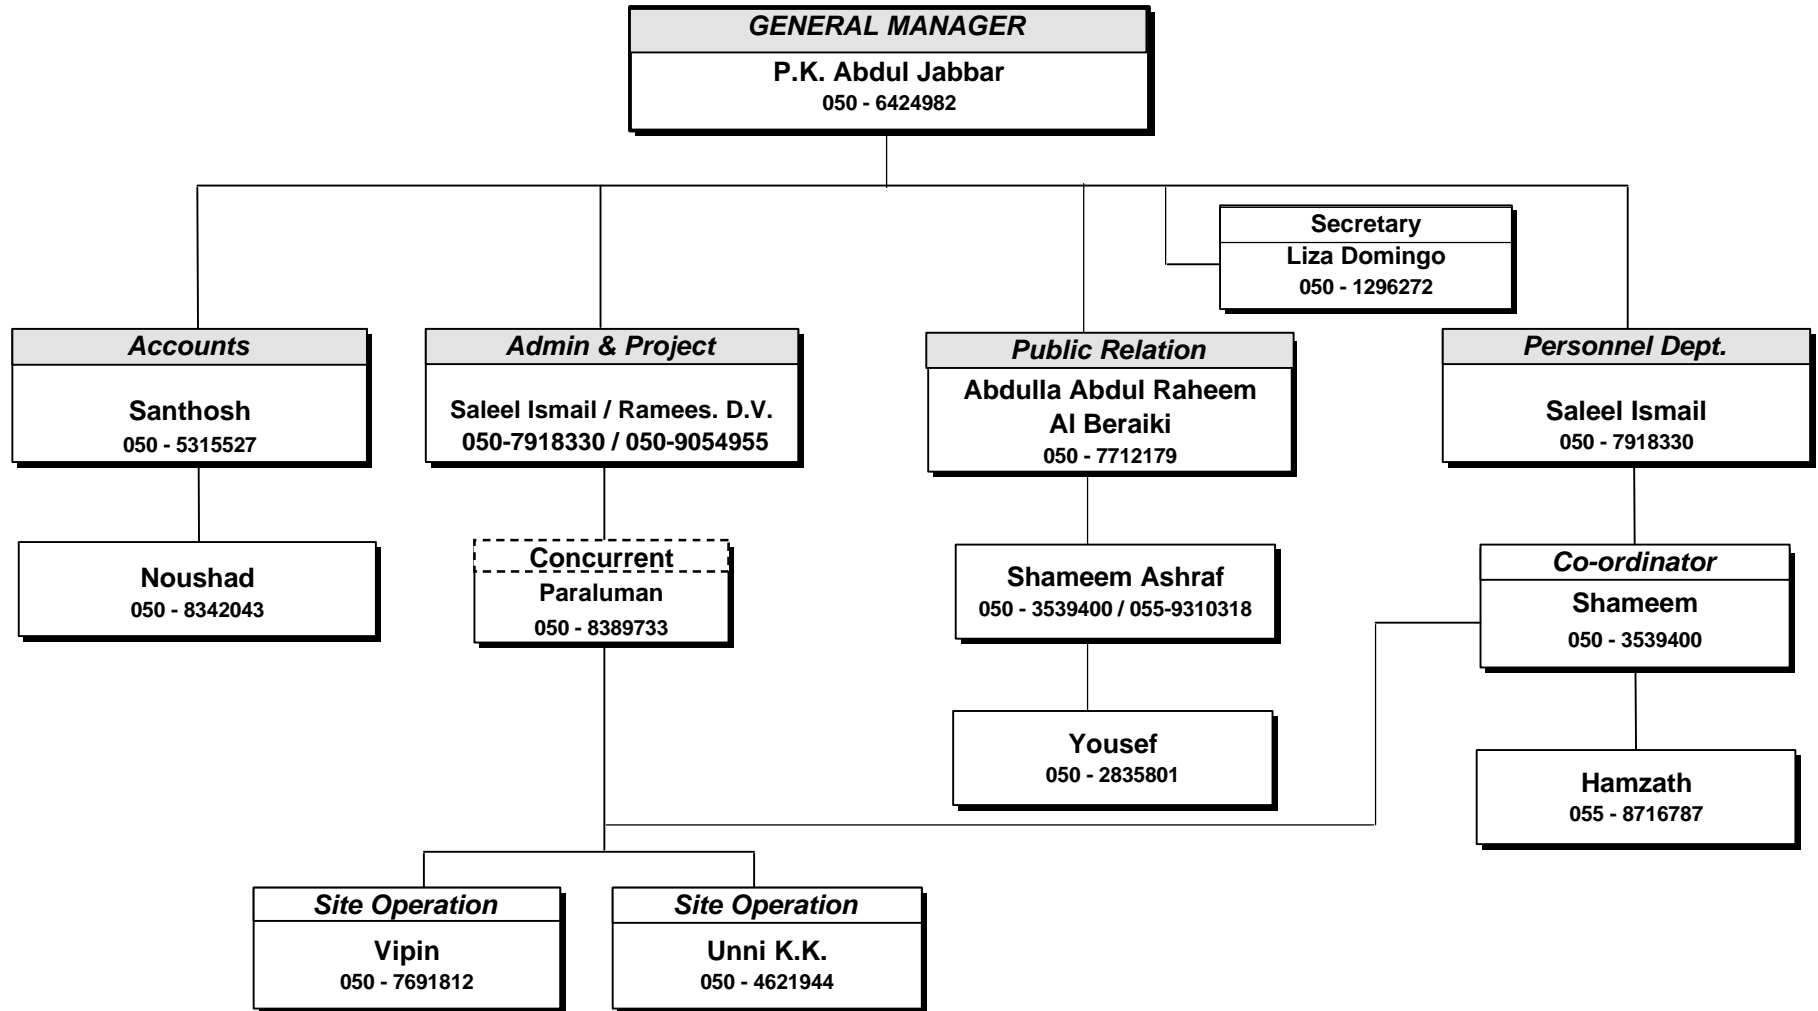

## EMERGENCY COMMUNICATION NETWORK CHART

**REMARKS:**

IN CASE OF ABSENCE OF G.M., ADMIN AND PROJECT WILL BE IN CHARGE.

IN CASE OF ABSENCE OF HEAD OF ADMIN AND PROJECT, PERSONNEL WILL BE IN CHARGE.

IN CASE OF ABSENCE OF ADM & PROJECT, PERSONNEL, PUBLIC RELATIONS WILL BE IN CHARGE.

IN CASE OF ABSENCE OF ANY EMPLOYEE, THE NEXT EMPLOYEE IN SAME SECTION WILL BE IN CHARGE.